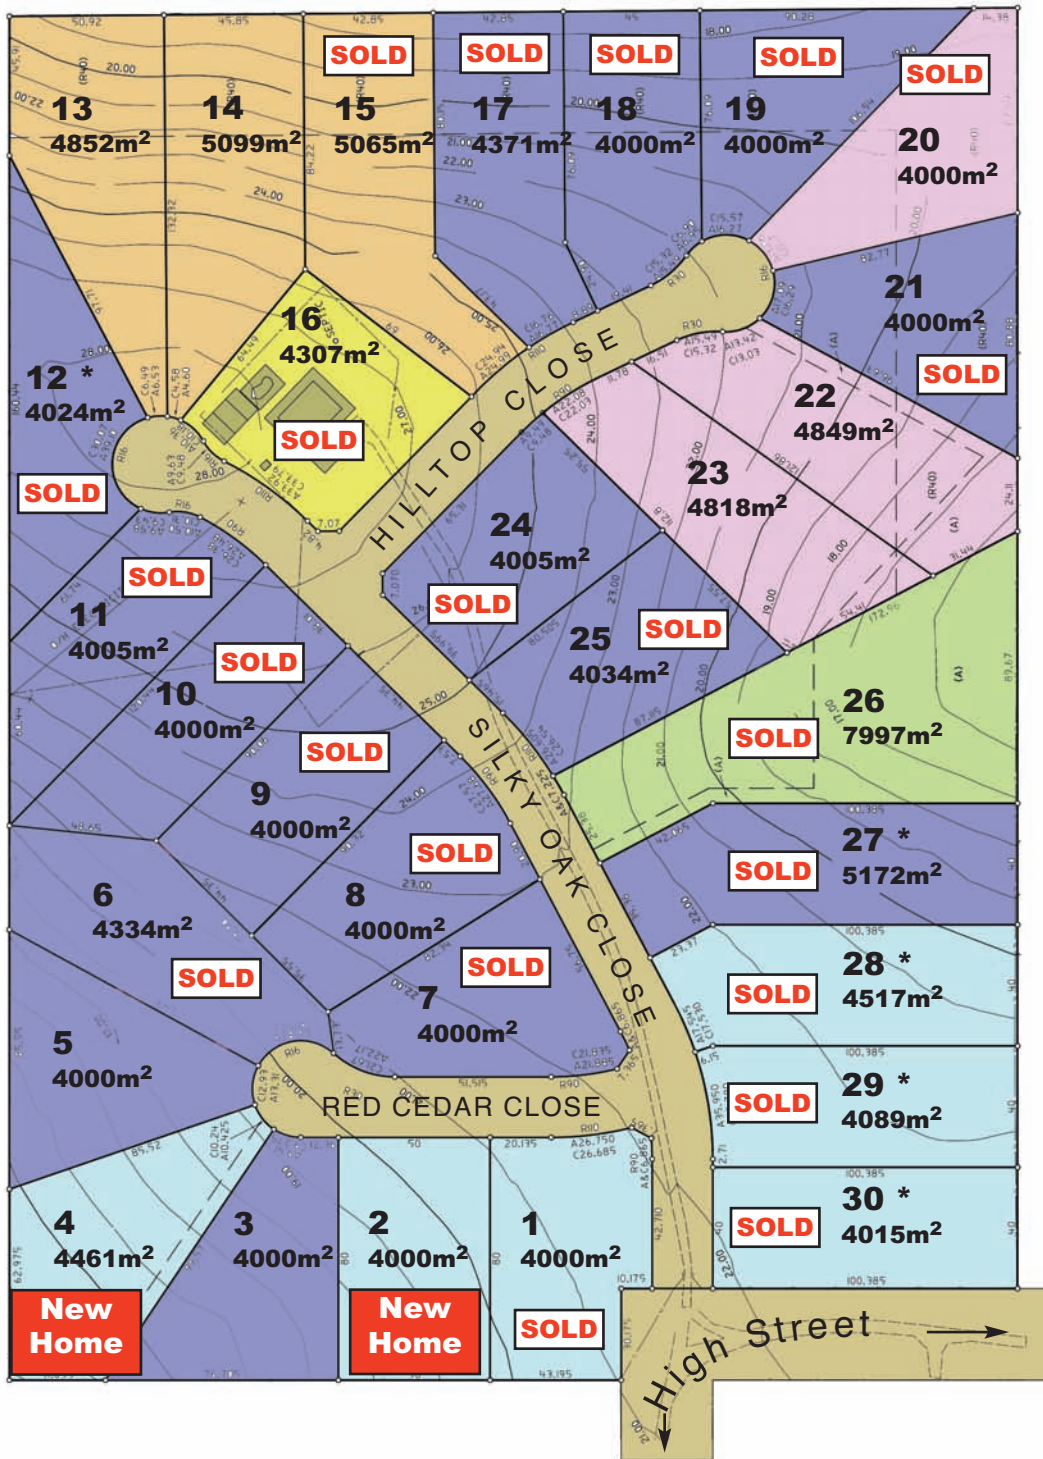

Lot Sizes and Pricing Effective 26/7/2010

\$125,000

\$130,000

\$135,000

2 Home \$399,000

4 Home \$375,000

Lawrence Ridge Estate is priced for affordability.

The lots range in price according to position and size.

* SOLD- Lots #1, 6, 7, 8, 9, 10, 11, 12, 15, 16, 17, 18, 19, 20, 21, 24, 25, 26, 27, 28, 29 and 30

Prices subject to change without notice.